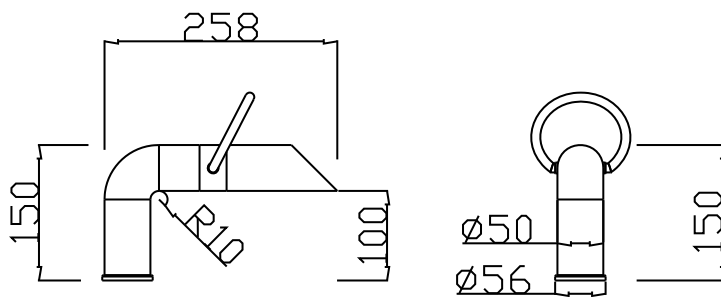

JEE-O pure basin mixer low

middle off

right water flow

Article code:	300-1700 ● brushed 300-1701 ● polished	Connection: Thread:	2 x G 1/2" (ø15mm / 0.6") British Standard Pipe (BSP)
Material:	Stainless Steel r304	Dimension package:	L 45 x W 27 x H 13 cm
Cleaning instructions:	download JEE-O shower and taps manual on our website: www.jee-o.com	Total weight:	2,8kg
Cartridge:	Kerox ceramic mixing mechanism (progressive), item code 005-0201	Package weight:	0,3kg
Flow at water of 38°C / 100,4°F:	9L p/m at 3bar pressure	7 year warranty - The general conditions can be found on our website: www.jee-o.com/downloads	
		HS code:	84818011900
		Approvals:	SLS BS EN 817