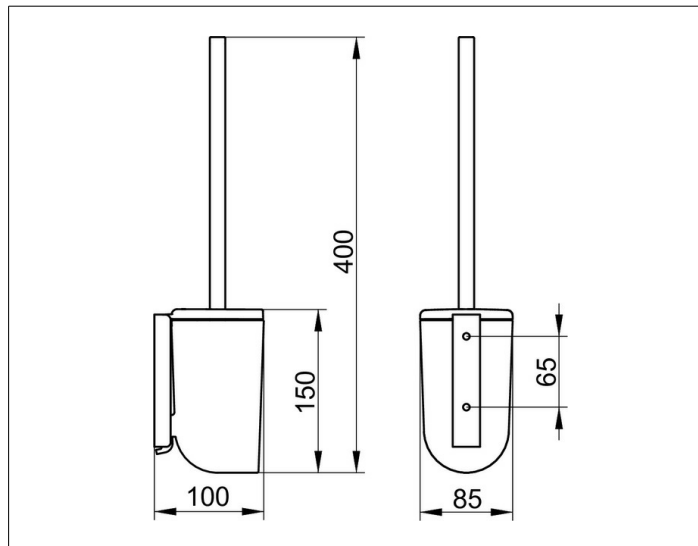

Elegance**11664010100 Escobillero****PRODUCTO****DIBUJO****CARACTERISTICAS DEL PRODUCTO**

con tapa metálica cubeta de plástico translúcido y escobilla

SUPERFICIE

cromado

ESPECIFICACIONES

KEUCO ELEGANCE Toilet brush Set with metal lid 11664010100
chrome-plated grip for toilet brush set with an elegant shape,
shaped surfaces with a timeless design ,
wall mounted model,
with metal lid, opaque synthetic insert,
brush and spare brush head,
Height 5-7/8" (Height incl. Brush 15-3/4"),
Width 3-3/8"
Projection 3-15/16"
The brush set is discretely mounted
incl. corrosion-free mounting material