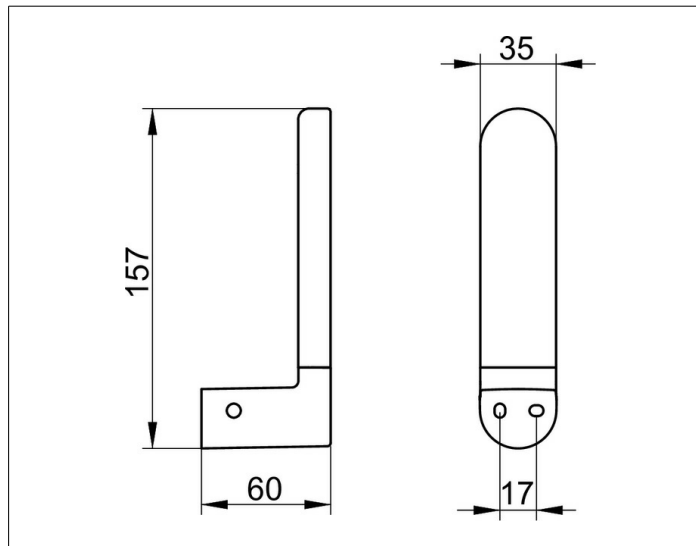

Elegance**11663010000** Portarrollos de repuesto**PRODUCTO****DIBUJO****SUPERFICIE**

cromado

ESPECIFICACIONES

KEUCO ELEGANCE spare paper holder 11663010000
Chrome-plated Toilet spare paper holder with an elegant shape,
slightly shaped surfaces with a timeless design,
easy to clean,
for Wall mounting
Height 6-3/16",
Width 1-3/8",
Projection 2-3/8"
The Toilet paper replacement roll grip will be discretely mounted
incl. corrosion-free mounting material