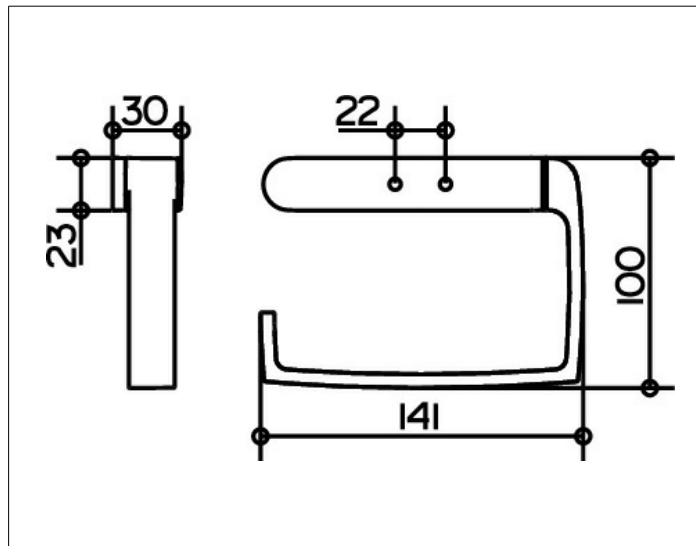

**Elegance****11662010000 Portarrollos****PRODUCTO****DIBUJO****CARACTERISTICAS DEL PRODUCTO**

abierto, para rollos de 100 o 120 mm

**SUPERFICIE**

cromado

**ESPECIFICACIONES**

KEUCO ELEGANCE Toilet paper grip 11662010000, open form  
Chrome-plated Toilet paper holder with an elegant shape,  
slightly shaped surfaces with a timeless design,  
easy to clean,  
for Wall mounting  
for 3-15/16" / 4-3/4" wide paper rolls  
Width 5-9/16",  
height 3-15/16"  
Projection 1-3/16"  
The Toilet paper holder will be discretely mounted  
incl. corrosion-free mounting material