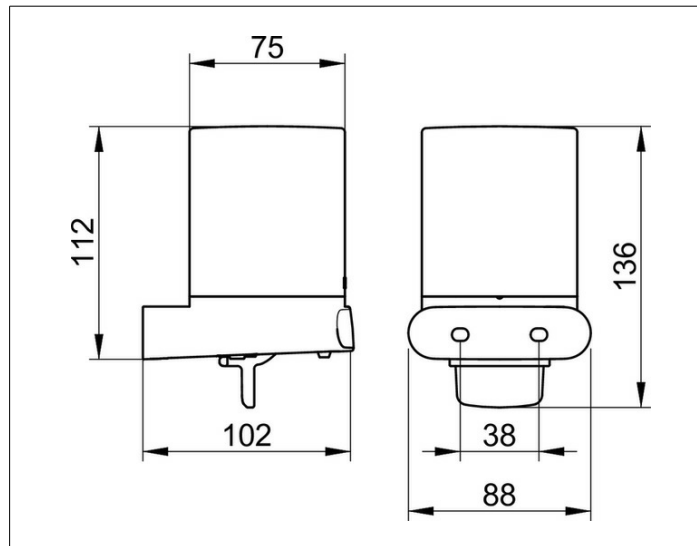

**Elegance****11652010100 Dosificador****PRODUCTO****DIBUJO****CARACTERISTICAS DEL PRODUCTO**

vaso de metacrilato completo con soporte y bomba  
para jabón líquido  
capacidad: 180 ml aprox.  
dosis: 0,5 ml/pulsación

**SUPERFICIE**

cromado

**ESPECIFICACIONES**

KEUCO ELEGANCE Lotion dispenser 11652010100  
Acrylic cup matt,  
Complete with holder and pump  
for liquid soap  
with an elegant shape,  
slightly shaped surfaces with a timeless design,  
easy to clean, for liquid soap  
Capacity: approx. 6.09 oz,  
Dosage: approx. 0.02 oz/stroke  
Height 5-3/8",  
Projection 4",  
The lotion dispenser will be discretely mounted  
incl. corrosion-free mounting material