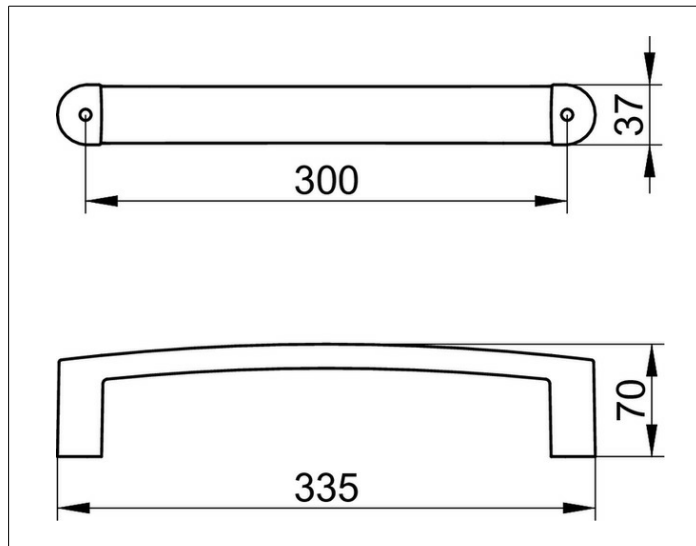

**Elegance**

11607010000 Asidero

**PRODUCTO****DIBUJO****SUPERFICIE**

cromado

**DIMENSION**

300 mm

**ESPECIFICACIONES**

KEUCO ELEGANCE grab rail 11607010000

Chrome-plated Towel rail

Elegant, oval profile,

slightly shaped surfaces in a timeless design,

solid wall mounting in zinc cast,

Load bearing up to 253 lb,

easy to clean

Axle measurement 11-13/16",

Total width of 13-1/8",

Projection 2-3/4"

incl. corrosion-free mounting material

TÜV certificated